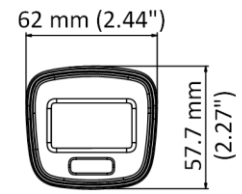

Dimension

Accessory

Available Model

THC-B129-P