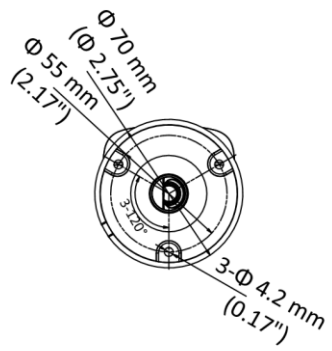

Dimension

Accessory

Available Model

THC-B129-P