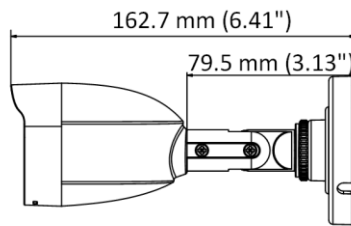

Dimension

Accessory

Available Model

THC-B129-P